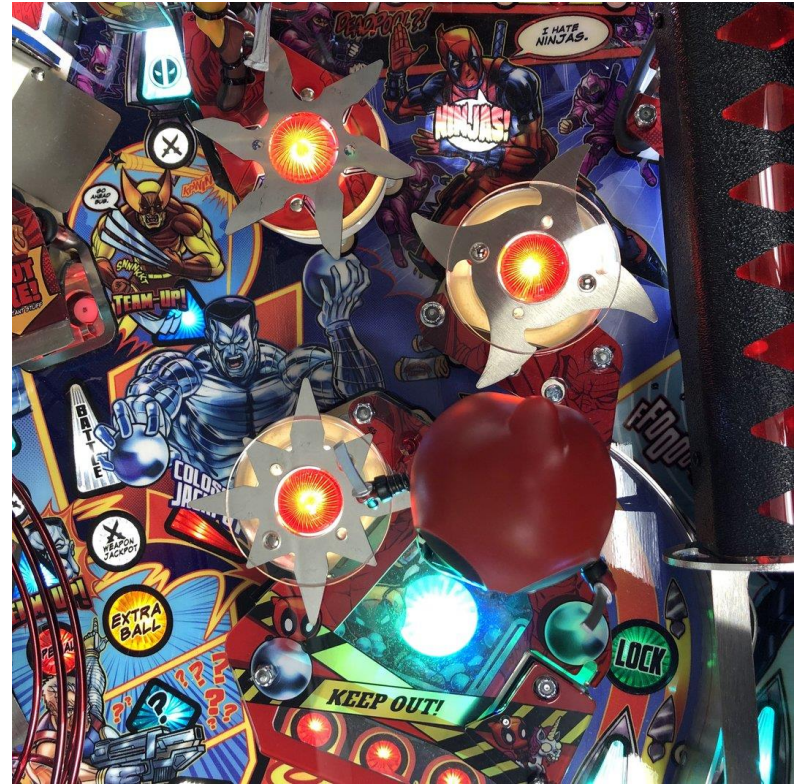

ACCESSORY – DEADPOOL NINJA STAR POP BUMPER CAP KIT

PART NUMBER – 502-7075-00

AMD RETAIL PRICE - $60+GST

DESCRIPTION - EASY TO INSTALL CUSTOM-DESIGNED. TRICK OUT YOUR GAME WITH THESE TRUE TO LIFE NINJA STAR BUMPER CAPS. FITS ALL GAME MODELS.

AMUSEMENT MACHINE DISTRIBUTORS