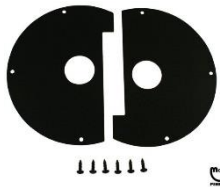

**AMUSEMENT MACHINE DISTRIBUTORS**

**ACCESSORY** – ELVIRA SIDE ARMOR

**PART NUMBER** – 502-7112-00

**AMD RETAIL PRICE** - \$380+GST

**DESCRIPTION** – OFFICIALLY LICENSED ELVIRA SIDE AMOUR KIT

Trick-out your Elvira pinball machine with this officially licensed side armor kit.  
Fits Pro, Premium, and Limited Edition models.

**ACCESSORY - MIRROR BLADES**  
**PART NUMBER - BLADES PB**  
**AMD RETAIL PRICE - \$150+GST**  
**DESCRIPTION - STAINLESS STEEL MIRROR BLADES - SUPPLIED AND FITTED**

**ACCESSORY - SUB WOOFER**  
**PART NUMBER - CS-100**  
**AMD RETAIL PRICE - \$150+GST**  
**DESCRIPTION - 200w 10" SUB WOOFER - SUPPLIED AND FITTED**

**AMUSEMENT MACHINE DISTRIBUTORS**

**ACCESSORY** – HALF MOON FLIPPER GUARD SET – LEFT AND RIGHT  
**PART NUMBER** – 502-6801-00  
**AMD RETAIL PRICE** - \$30+GST  
**DESCRIPTION** – FLIPPER CABINET GUARD, SUPPLIED AND FITTED